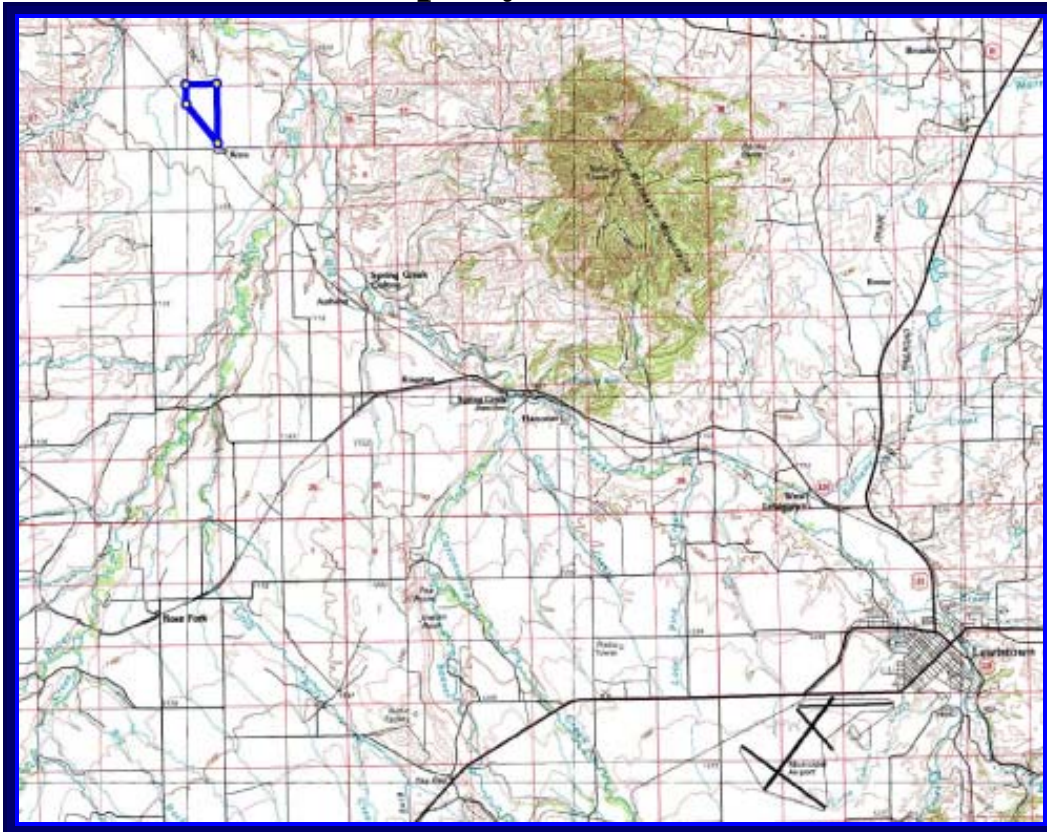

CENTRAL MONTANA FARM LAND

200₊ ACRES
175 FARMED
25 GRASS

**LOCATED 24 MILES NORTH WEST
OF LEWISTOWN**

Property Location

SPRING WATER

Priced at \$400,000

OFFICE – 406-538-7400
DON PARSONS – 406-366-3216
LLOYD PARSONS – 406-366-3194