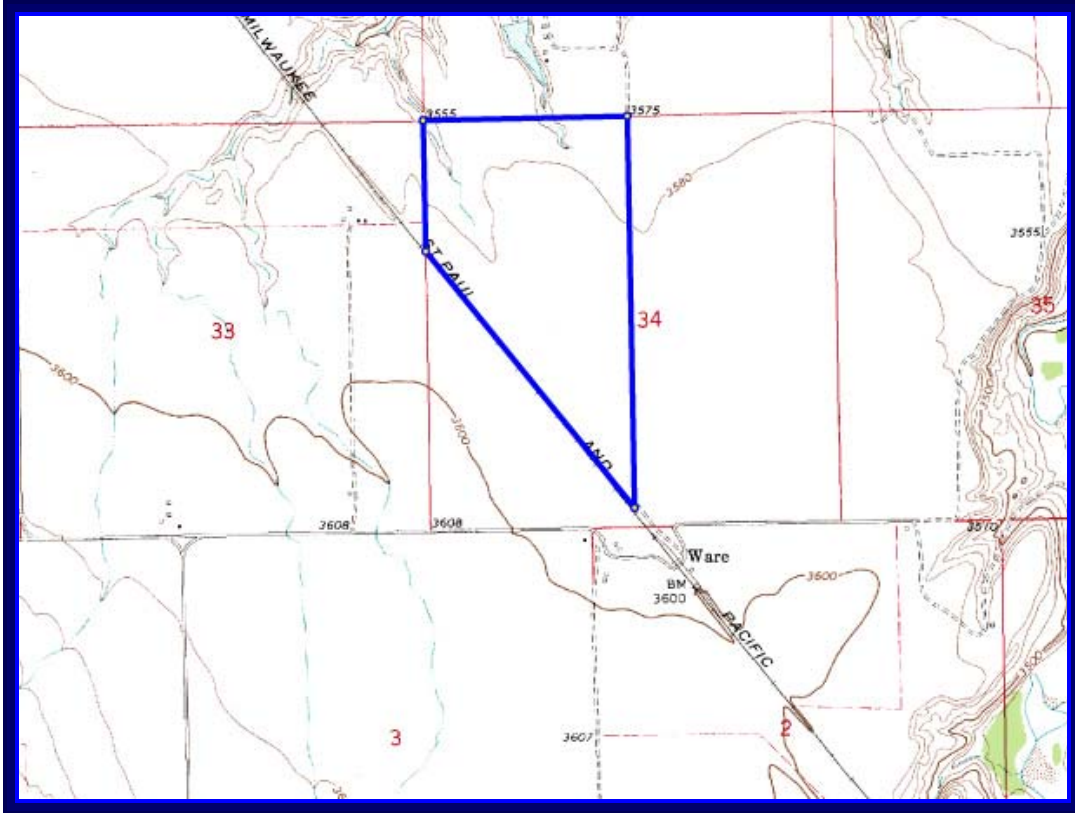

CENTRAL MONTANA FARM LAND

200₊ ACRES
175 FARMED
25 GRASS

**LOCATED 24 MILES NORTH WEST
OF LEWISTOWN**

Property Location

SPRING WATER

Priced at \$400,000

OFFICE – 406-538-7400
DON PARSONS – 406-366-3216
LLOYD PARSONS – 406-366-3194